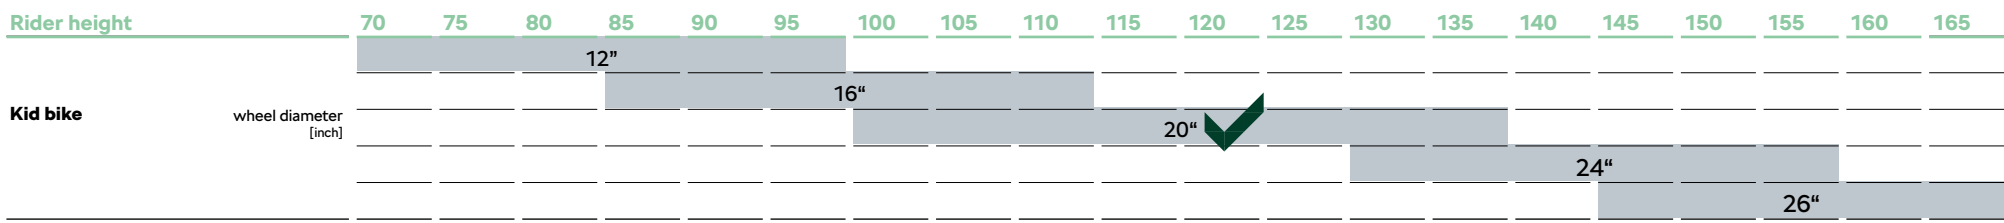

Size selection Recommended bike size

= These bike sizes are currently available