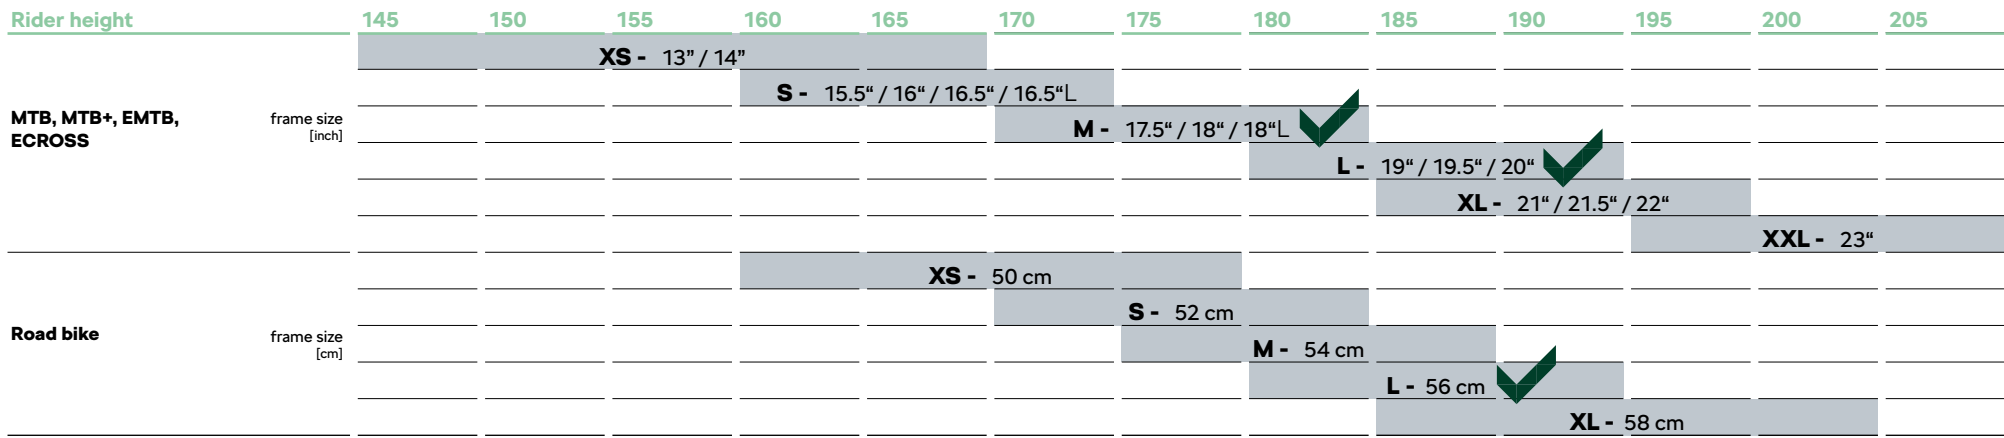

Size selection Recommended bike size

= These bike sizes are currently available